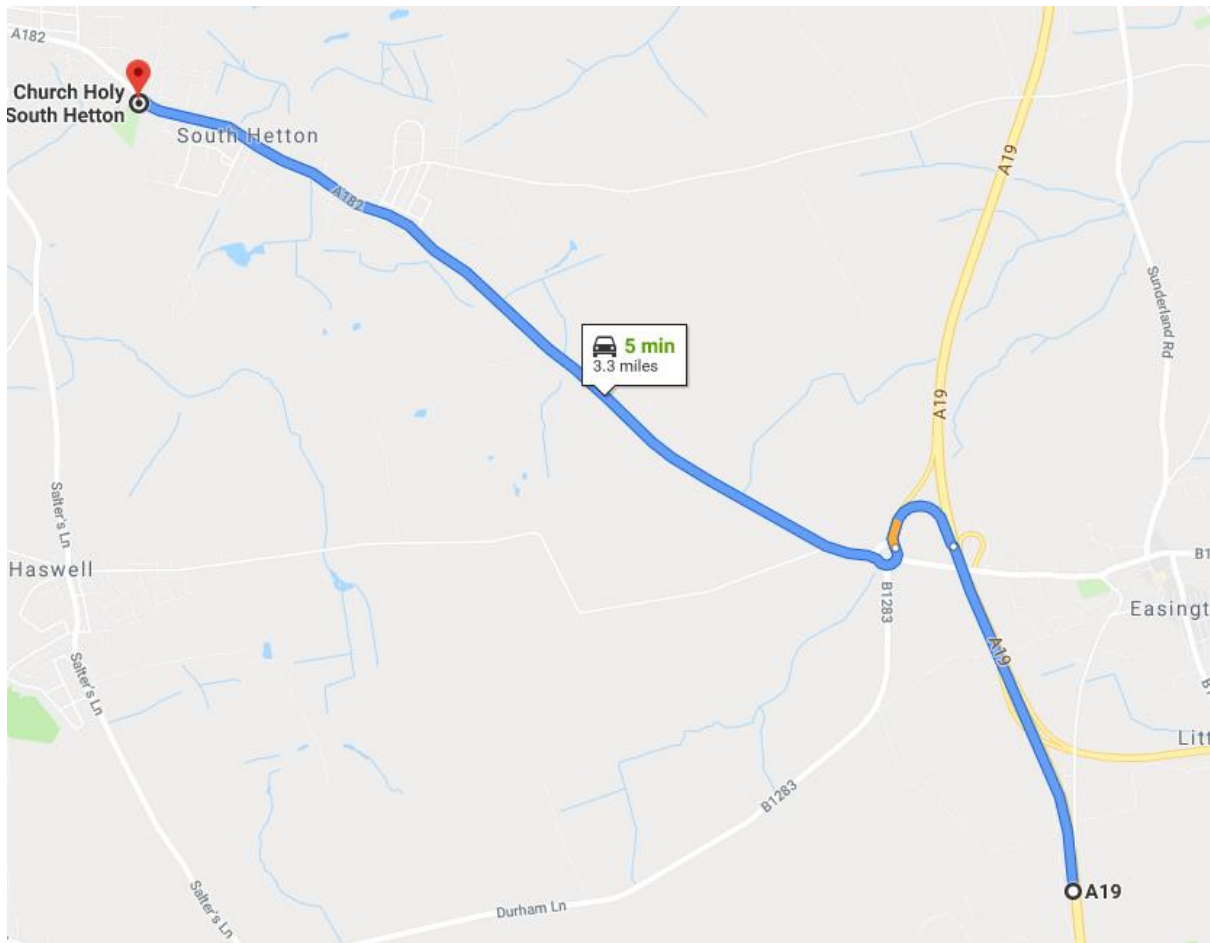

## Directions to Holy Trinity South Hetton, 1 Logan Terrace, South Hetton, Durham DH6 2UY

If coming from the A19 (north) these directions are for you

At the Doxford Park Interchange (A19/A690 interchange) head south-east on A19

After 5.3 mi Keep right to stay on A19

After 2.6 mi Take the A1086 exit towards Easington/Horden

After 0.6 mi At the roundabout, take the 5th exit onto the A19 slip road

After 0.9 mi Merge onto A19

After 0.3 mi Take the A182/B1283 exit towards Houghton-le-Spring/Easington

After 0.3 mi At the roundabout, take the 3rd exit onto A182

After 2.2 mi The Parish Church Holy Trinity South Hetton Destination will be on the left.

N.B. Parking is on the street – although there is a boarded up pub opposite that has parking space.

## Directions to Holy Trinity South Hetton, 1 Logan Terrace, South Hetton, Durham DH6 2UY

If coming from the A19 (south) these directions are for you

Head north on A19

Take the A182/B1283 exit towards Houghton-le-Spring/Easington