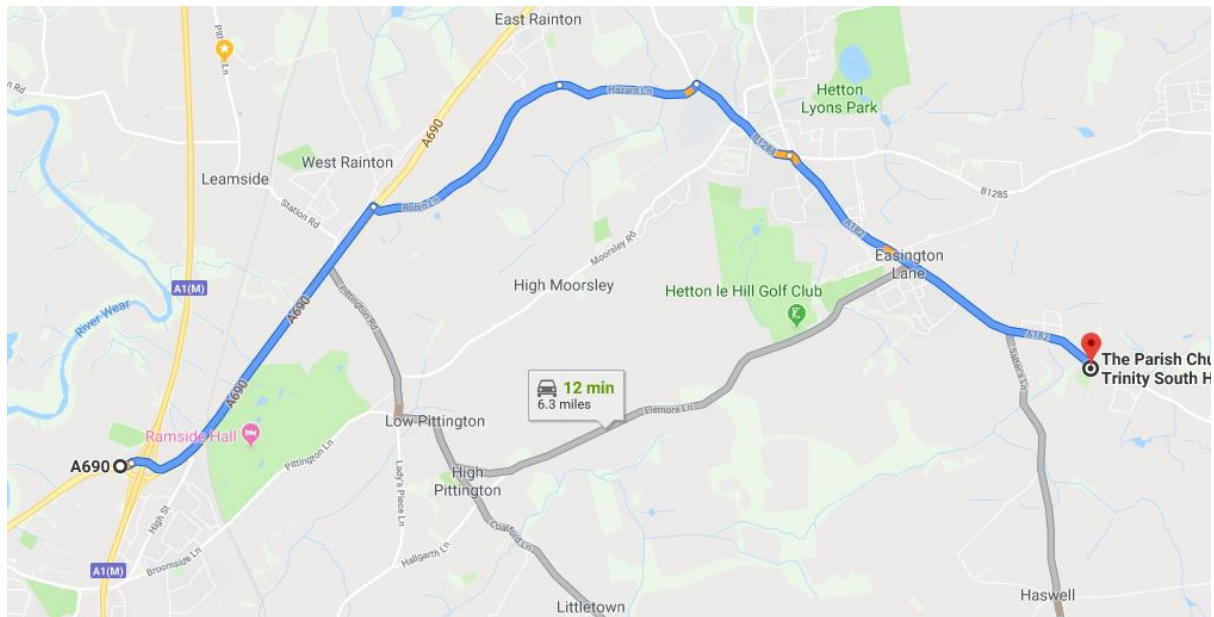

## Directions to Holy Trinity South Hetton, 1 Logan Terrace, South Hetton, Durham DH6 2UY

If coming from the West (e.g. Lanchester), A1M north or south these directions are for you.

Drive to the intersection of the A1M and A690 (near the Ramside Hotel) then follow these:.

## Directions to Holy Trinity South Hetton, 1 Logan Terrace, South Hetton, Durham DH6 2UY

If coming from the A19 (north) these directions are for you

At the Doxford Park Interchange (A19/A690 interchange) head south-east on A19

## Directions to Holy Trinity South Hetton, 1 Logan Terrace, South Hetton, Durham DH6 2UY

If coming from the A19 (south) these directions are for you

Head north on A19

Take the A182/B1283 exit towards Houghton-le-Spring/Easington

After 0.3 mi At the roundabout, take the 3rd exit onto A182

After 2.2 mi Parish Church Holy Trinity South Hetton. Destination will be on the left.

*N.B. Parking is on the street – although there is a boarded up pub opposite that has parking space.*