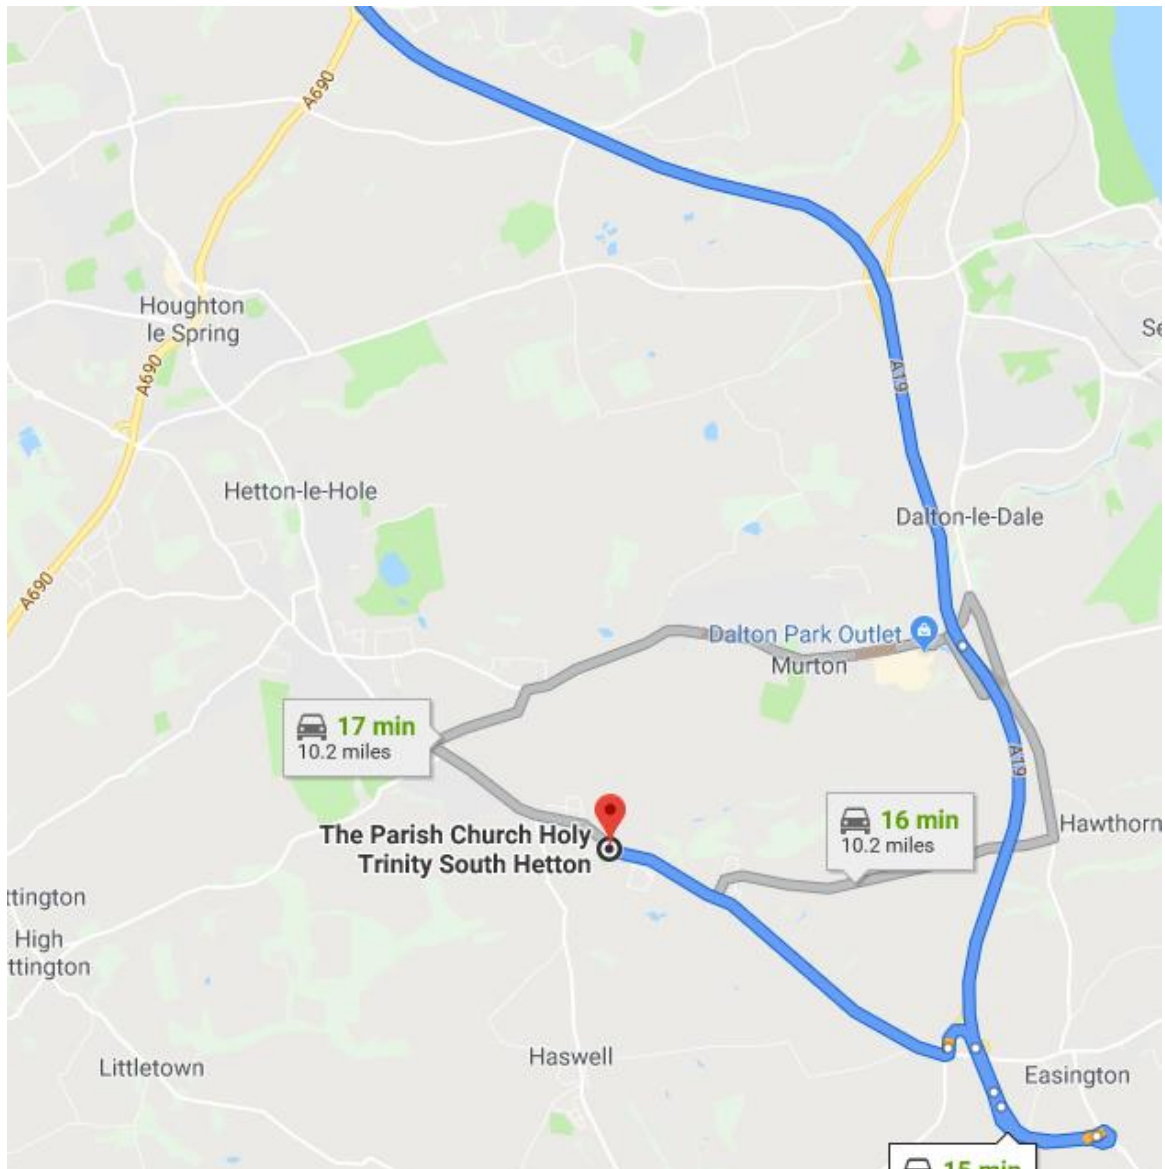

## Directions to Holy Trinity South Hetton, 1 Logan Terrace, South Hetton, Durham DH6 2UY

If coming from the West (e.g. Lanchester), A1M north or south these directions are for you.

Drive to the intersection of the A1M and A690 (near the Ramside Hotel) then follow these:.

Head east on A690 (towards Sunderland)

After 1.8 mi Turn right onto Robin Ln

After 1.2 mi Continue onto Hazard Ln

After 0.7 mi Turn right onto North Rd/B1284

After 0.6 mi At the roundabout, take the 2nd exit onto Four Lane Ends/A182

## Directions to Holy Trinity South Hetton, 1 Logan Terrace, South Hetton, Durham DH6 2UY

If coming from the A19 (north) these directions are for you

At the Doxford Park Interchange (A19/A690 interchange) head south-east on A19

## Directions to Holy Trinity South Hetton, 1 Logan Terrace, South Hetton, Durham DH6 2UY

If coming from the A19 (south) these directions are for you

Head north on A19

Take the A182/B1283 exit towards Houghton-le-Spring/Easington