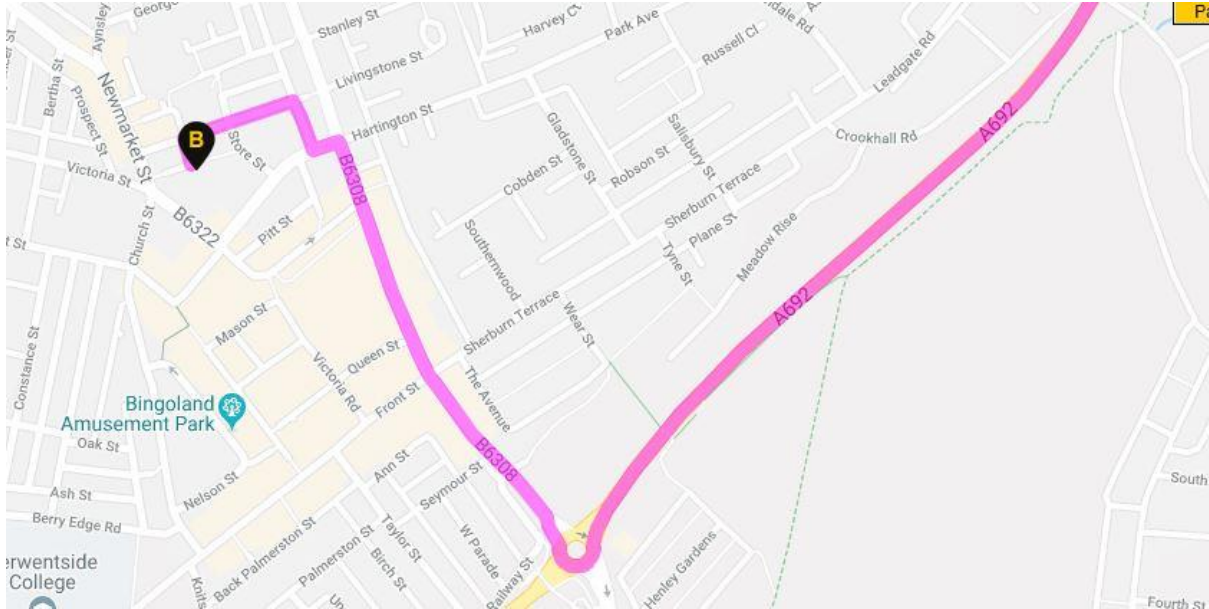

Directions for St Patrick's Church Hall, Consett, DH8 5AX

~~Saturday 15th December 2018~~

Saturday 7th December 2019

From Newcastle: Take the A692 to Consett.

- At the Delves Lane Roundabout take the third exit signposted B6308 Town Centre.
- At the traffic lights (with Front Street and Sherburn Road) keep straight ahead.
- At the next traffic lights turn left onto B6322 John Street.
- In 50m turn right then turn left into car park area. The church hall is on your left.

From Chester le Street: Take the A693 through Stanley and on toward Consett. At the T junction with the A692, turn left and follow the instructions above.

From Durham: take the A691 past Lanchester and on toward Consett. At the roundabout, take the first exit onto the A692 and follow the instructions above.